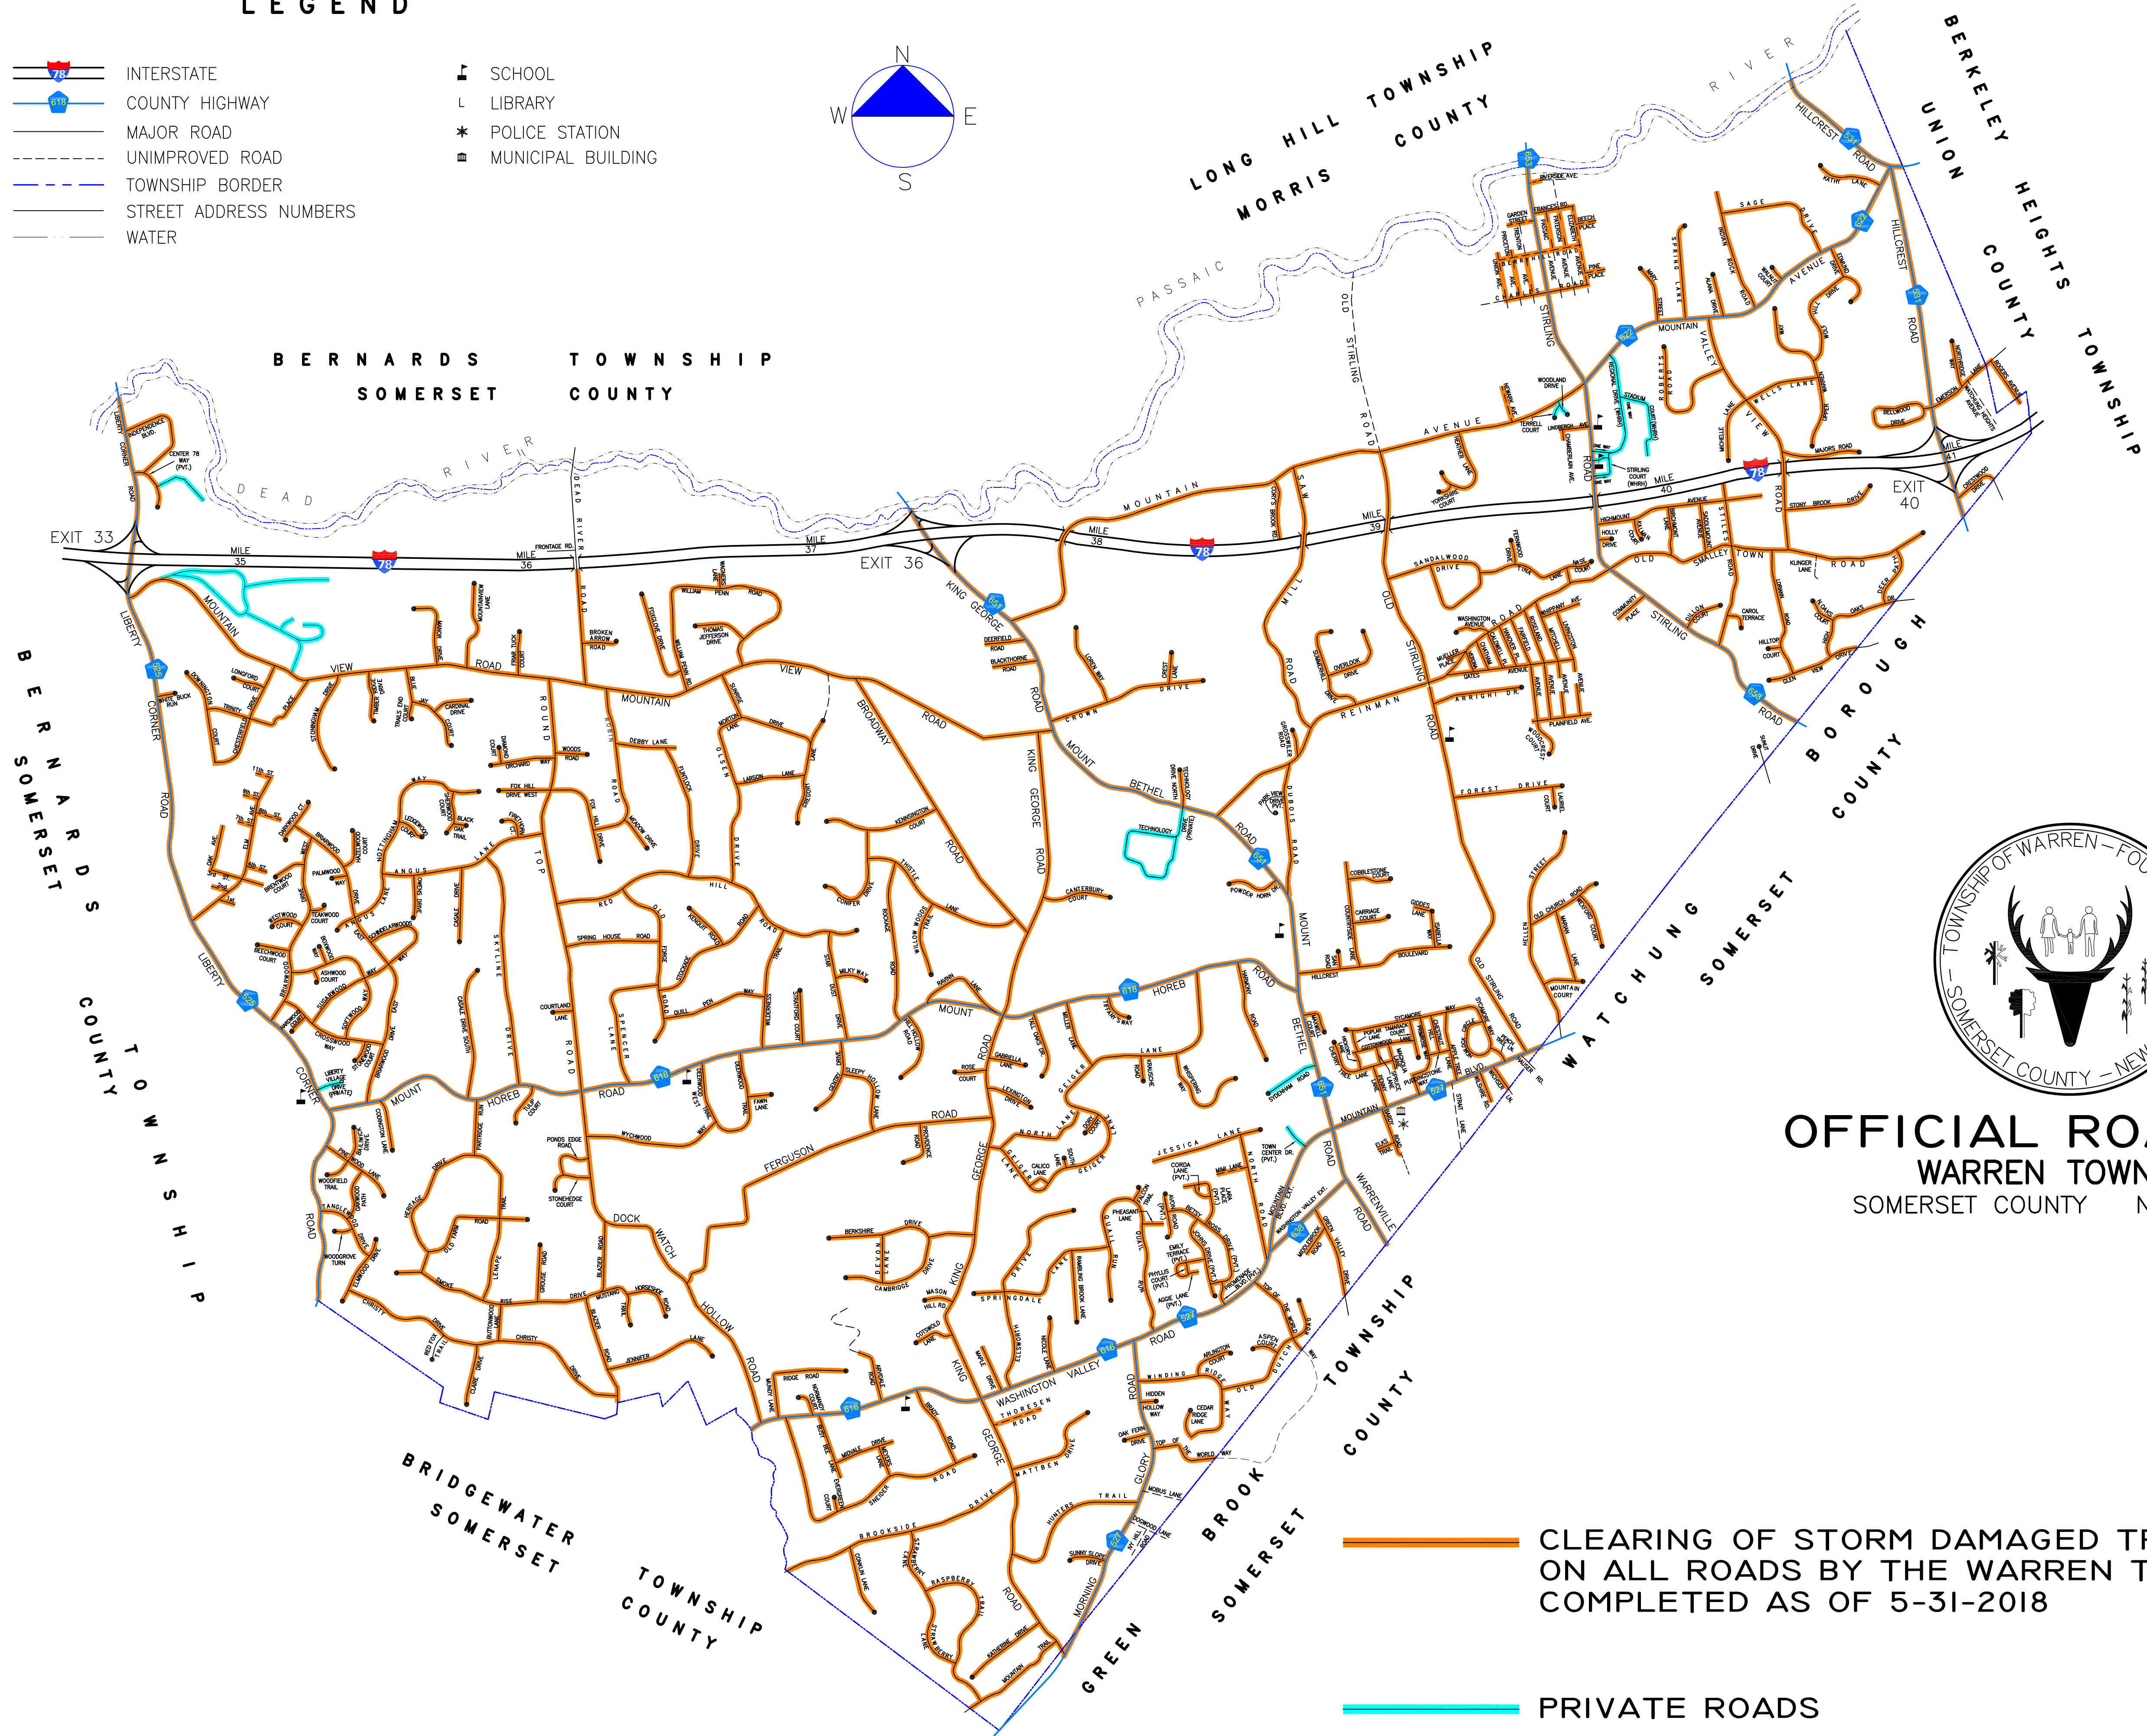

LEGEND

-  INTERSTATE
-  COUNTY HIGHWAY
-  MAJOR ROAD
-  UNIMPROVED ROAD
-  TOWNSHIP BORDER
-  STREET ADDRESS NUMBERS
-  WATER
-  SCHOOL
-  LIBRARY
-  POLICE STATION
-  MUNICIPAL BUILDING

**OFFICIAL ROAD MAP
WARREN TOWNSHIP
SOMERSET COUNTY NEW JERSEY**

-  CLEARING OF STORM DAMAGED TREES ON ALL ROADS BY THE WARREN TWP. D.P.W. COMPLETED AS OF 5-31-2018
-  PRIVATE ROADS