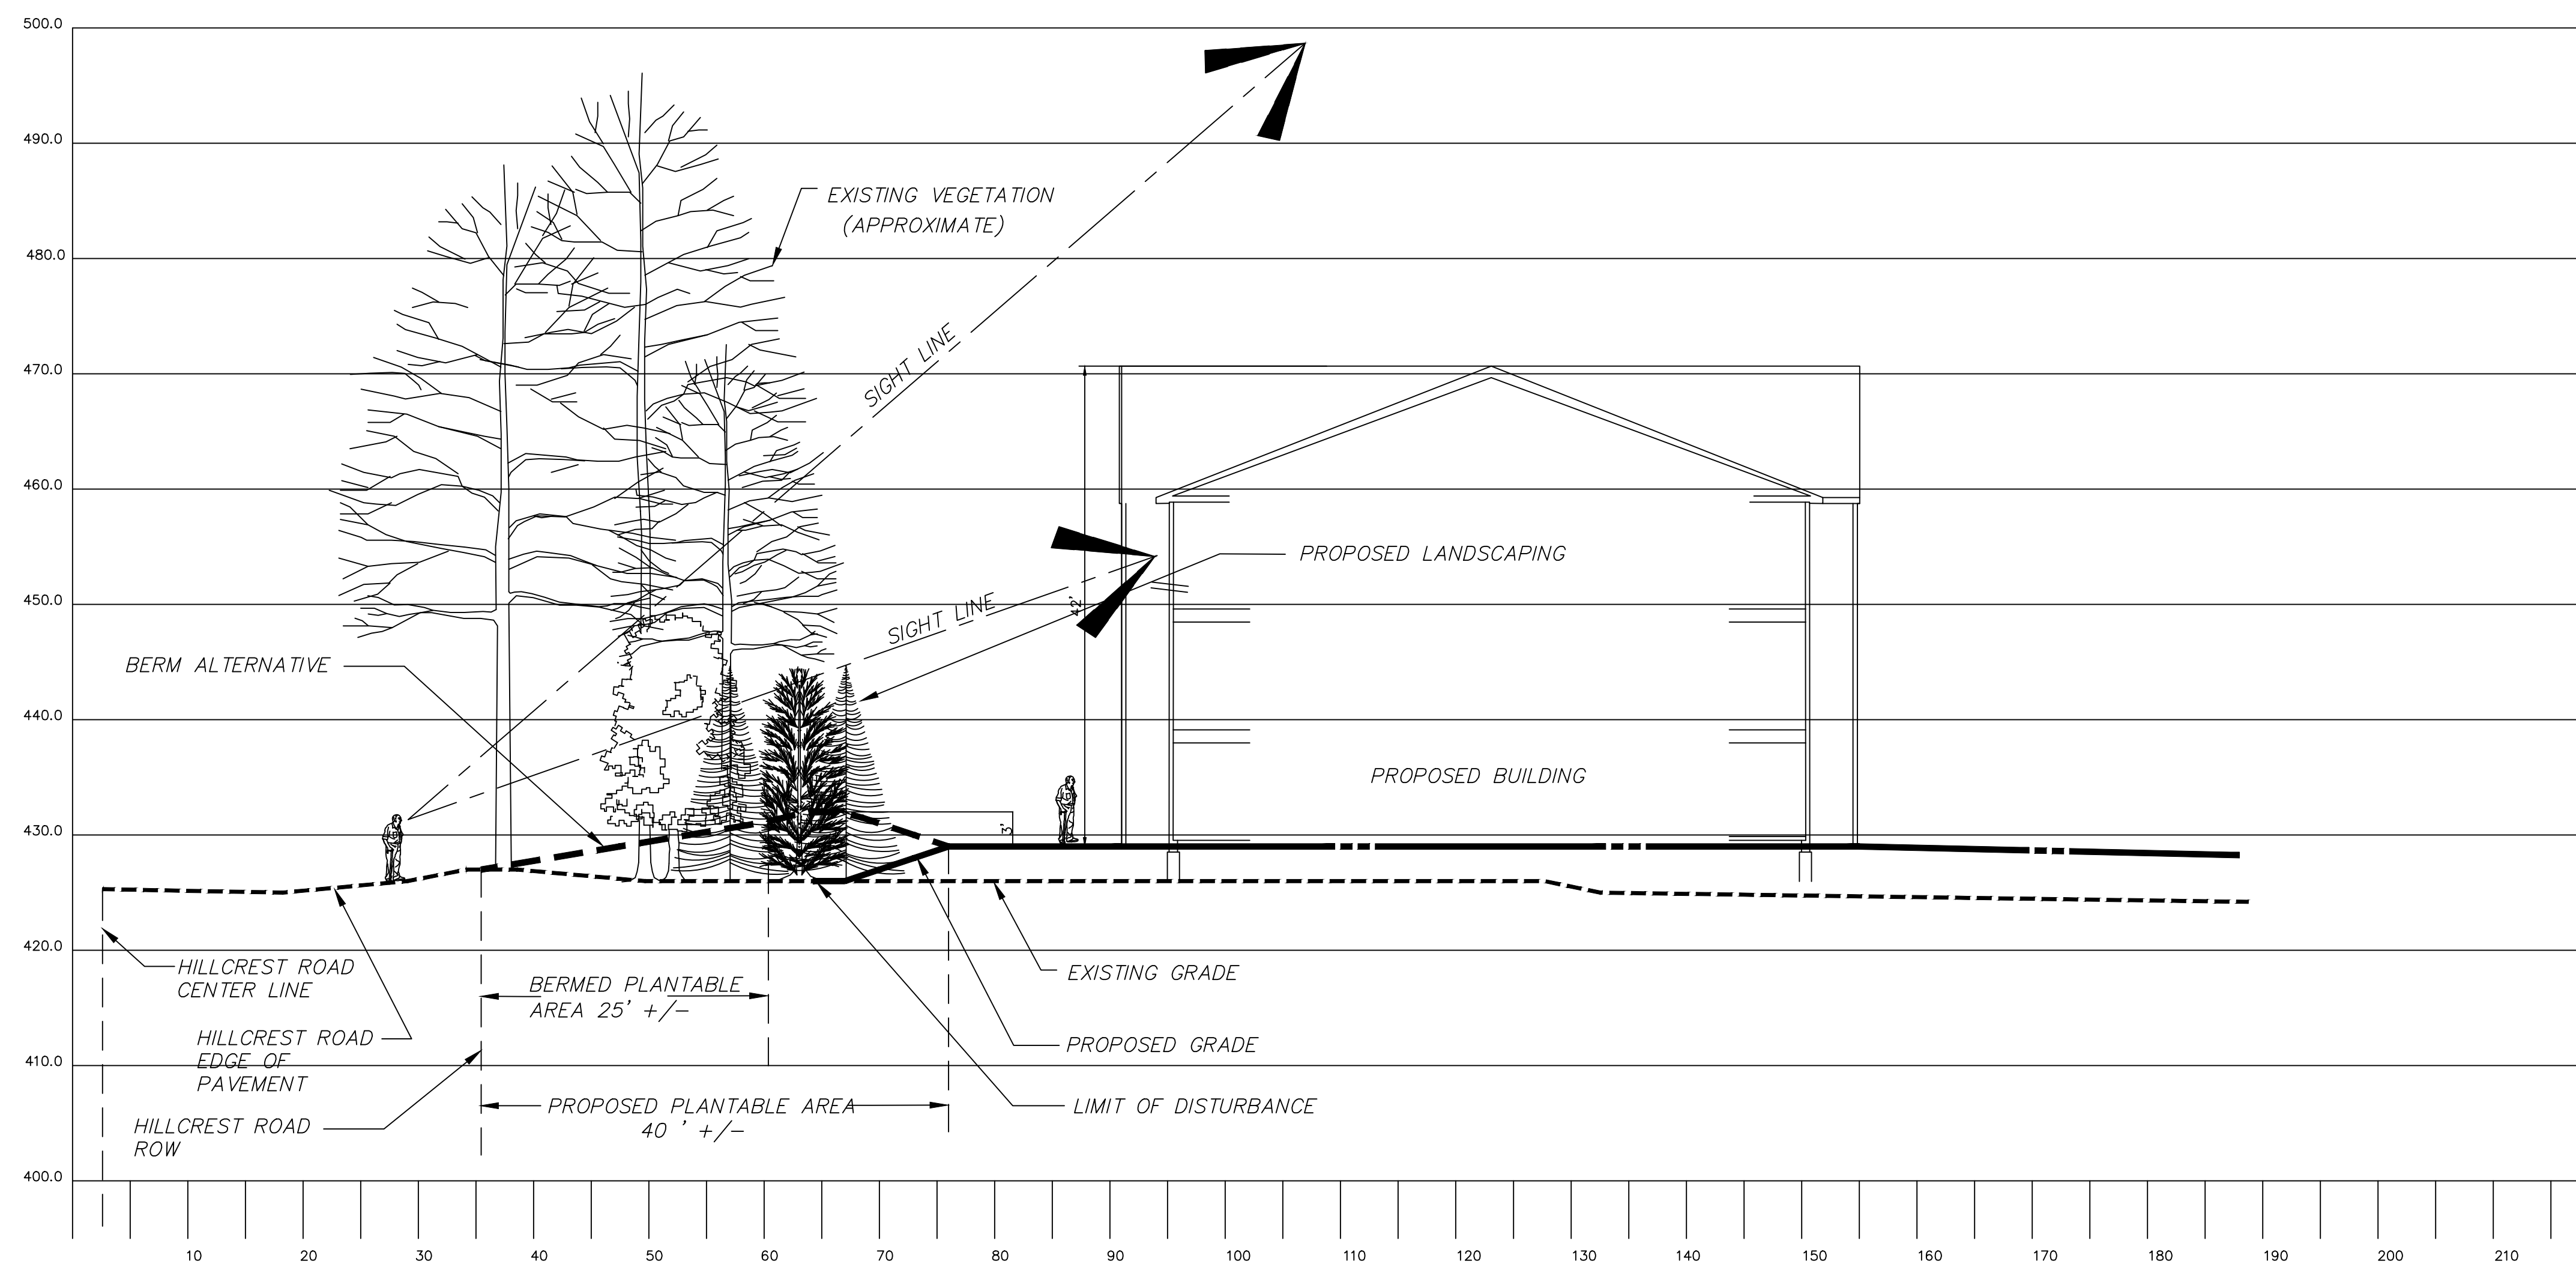

SECTION D-D HILLCREST ROAD TO BUILDING 1

NOTE:
PROPOSED VEGETATION IS SHOWN
AFTER 5 YEARS OF GROWTH

Landscape Architecture
5 Candy Court
Jackson, NJ 08527
732.704.7996
WWW.QUERCUSLASTUDIO.COM
Quercus DESIGN STUDIO, LLC
Andrew M. Hopkin
NJ Licensed Landscape Architect A520084500

ILLUSTRATIVE
CROSS SECTIONS
THE HILLS AT WARREN
WARREN TOWNSHIP, SOMERSET COUNTY
BERKELEY HEIGHTS, UNION COUNTY
NEW JERSEY

Sheet Title		Sheet No.	
Section D-D Hillcrest Rd		1	
Scale	As Noted	1 of 2	
Date	2/18/2022		
Drawn By	AMH		
Project No.	20104