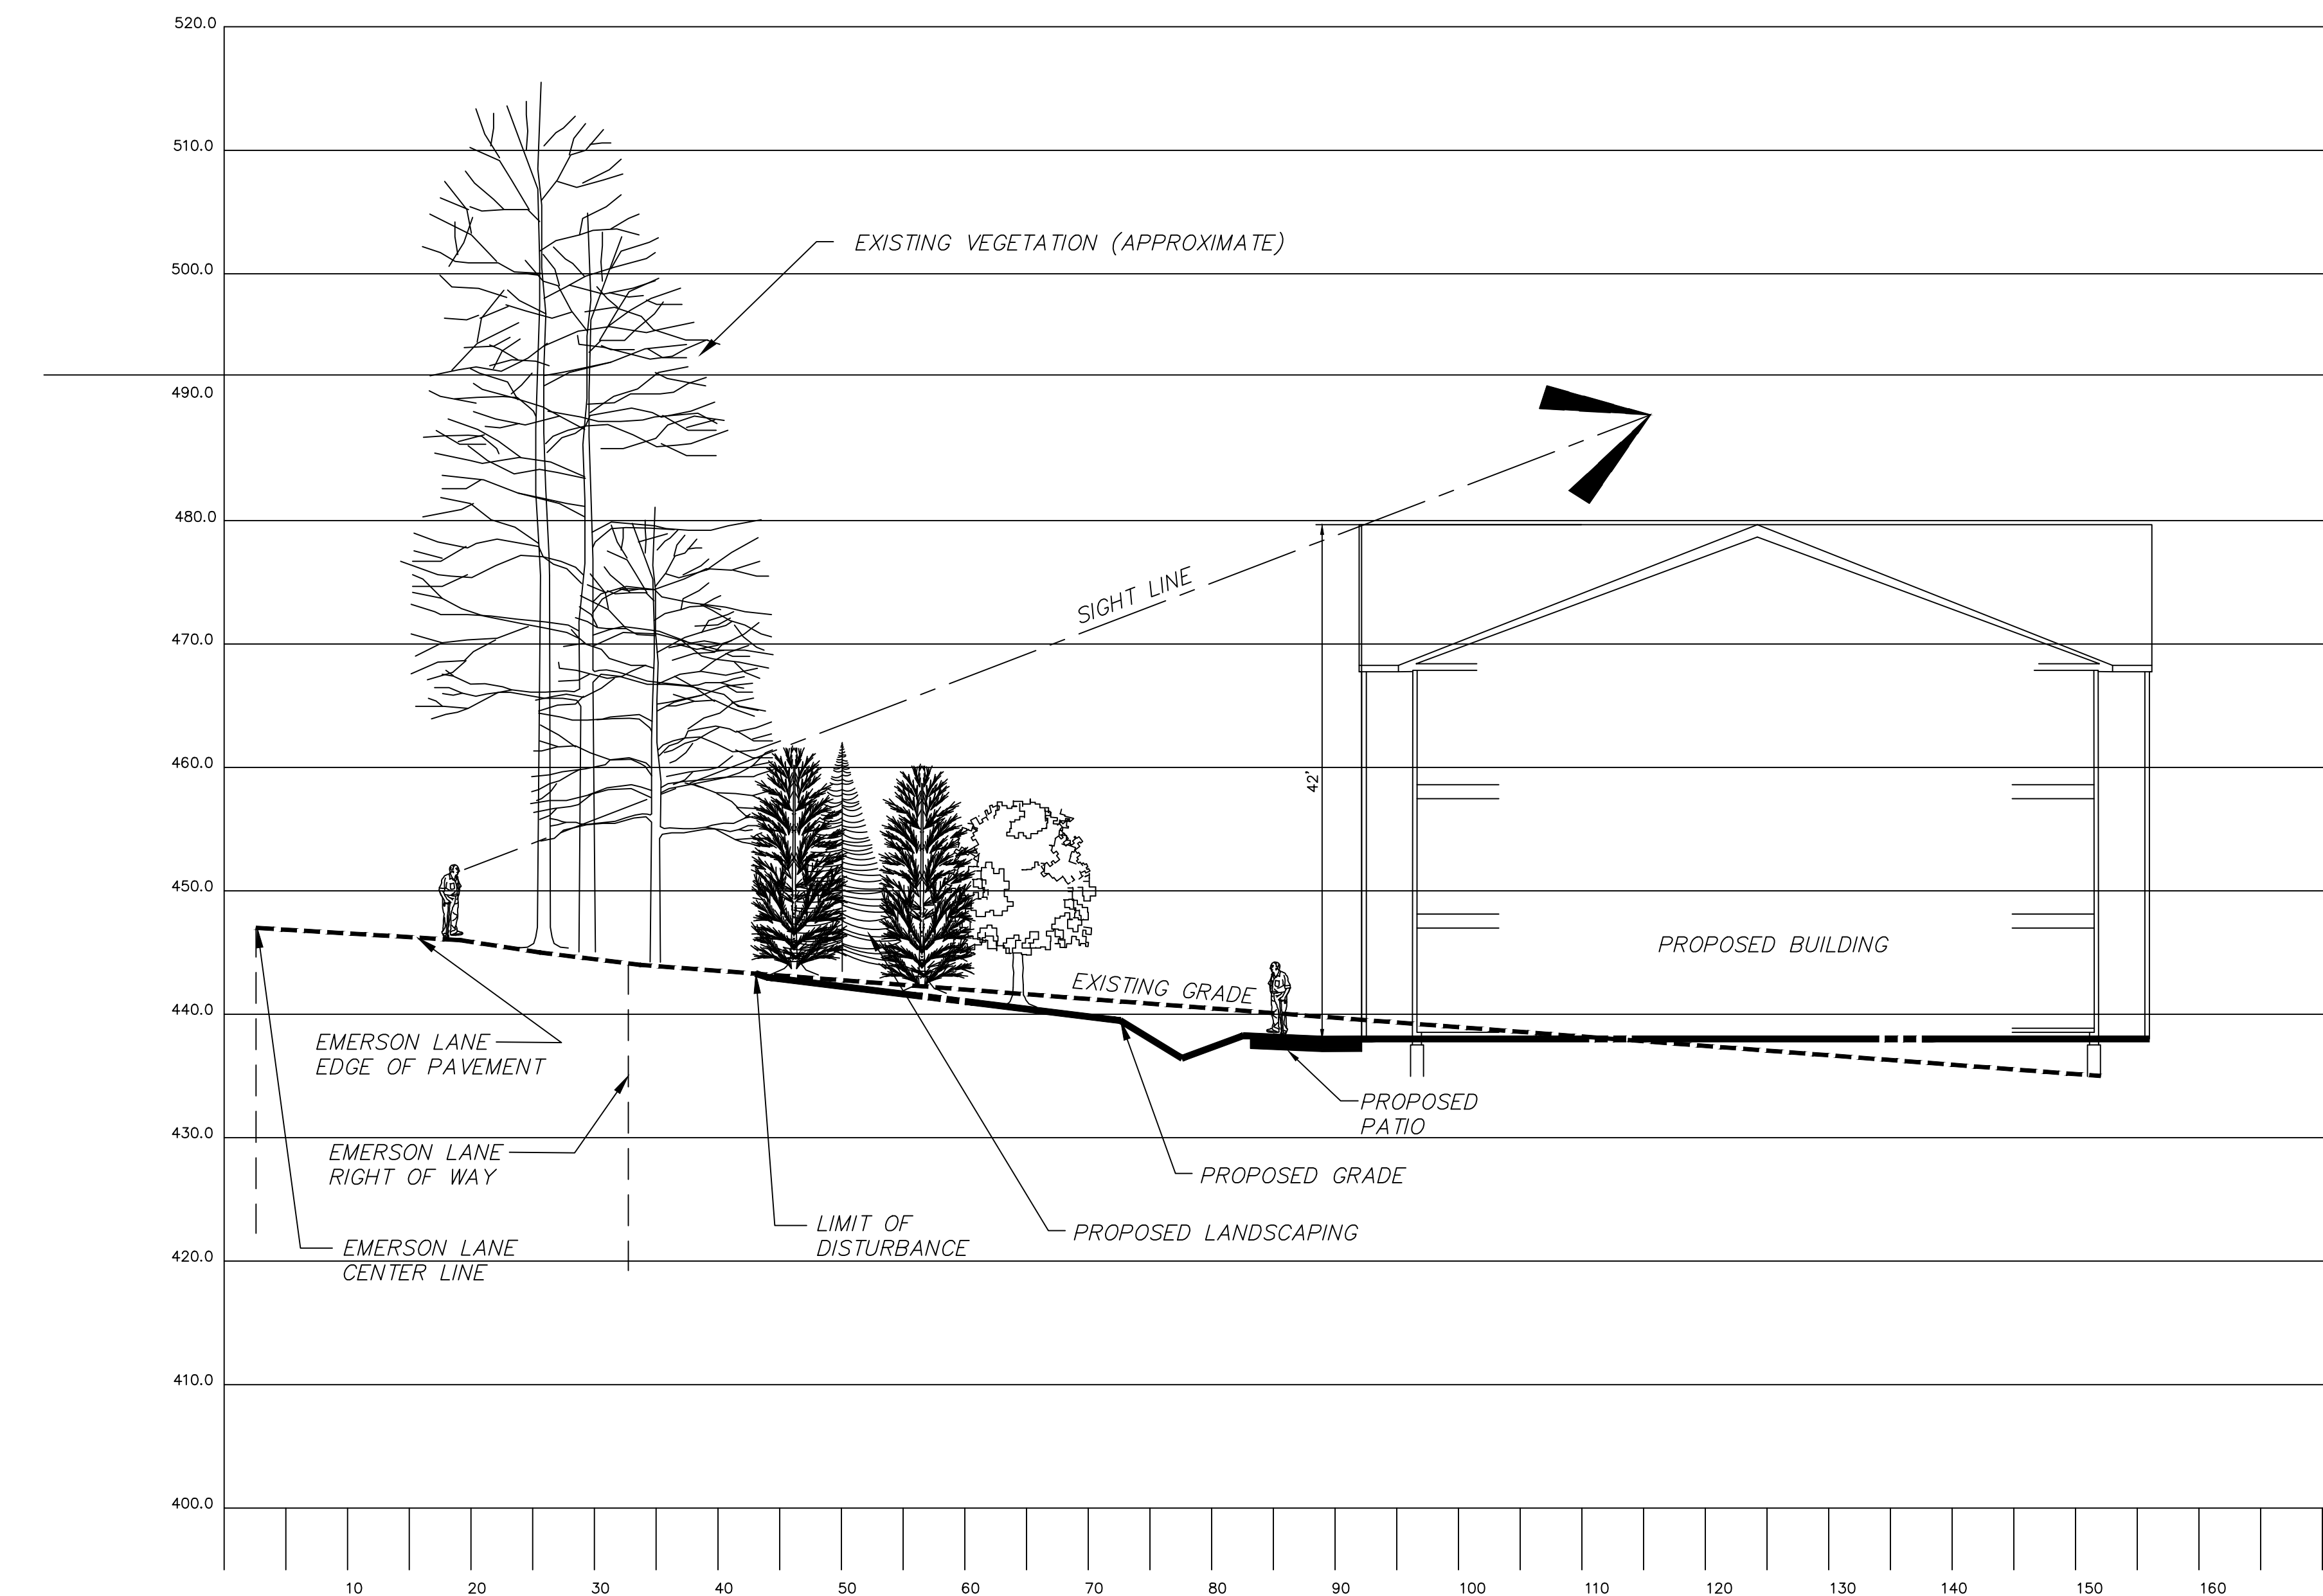

SECTION D-D PLAN VIEW

HILLCREST ROAD BUFFER PLANTINGS

KEY	BOTANICAL NAME	COMMON NAME	SIZE
Deciduous Trees			
QP	Quercus phellos	Willow Oak	3.5"-4" cal.
QR	Quercus rubra	Northern Red Oak	(4)@2.5"-3" cal., (5)@3.5-4" cal.
Evergreen Trees			
IO	Ilex opaca	American Holly - female	10'-12' Ht
IOM	Ilex opaca	American Holly - male	10'-12' Ht
AF	Abies concolor	White Fir	10'-12' Ht
JV	Juniperus virginiana	Eastern Red Cedar	10'-12' Ht
PP	Picea pungens 'glauca'	Colorado Blue Spruce	
Shrubs			
IG	Ilex glabra	Inkberry Holly	24"-36" Ht.
MP	Myrica pennsylvanica	Bayberry	24"-36" Ht.

REVISIONS	No.	Date	Revision

SECTION D-D HILLCREST ROAD TO BUILDING 1

NOTE:
 PROPOSED VEGETATION IS SHOWN
 AFTER 5 YEARS OF GROWTH

Landscape Architecture
 5 Candy Court
 Jackson, NJ 08527
 732.704.7996
 WWW.QUERCUSLASTUDIO.COM
Quercus DESIGN STUDIO, LLC
 Andrew M. Hopkin
 NJ Licensed Landscape Architect A520084500

SECTION C-C PLAN VIEW

SECTION C-C EMERSON ROAD TO BUILDING 12

EMERSON ROAD-BUILDING 12 BUFFER PLANTINGS

KEY	BOTANICAL NAME	COMMON NAME	SIZE
Deciduous Trees			
QP	Quercus phellos	Willow Oak	3.5'-4" cal.
QR	Quercus rubra	Northern Red Oak	(4)@2.5'-3" cal., (5)@3.5'-4" cal.
Evergreen Trees			
PA	Picea abies	Norway Spruce	10'-12' Ht
AF	Abies concolor	White Fir	10'-12' Ht
JV	Juniperus virginiana	Eastern Red Cedar	10'-12' Ht
Ornamental Trees			
AC	Amelanchier canadensis	Serviceberry	10'-12' Ht.
CH	Carpinus caroliniana	American Hornbeam	10'-12' Ht.
CC	Cercis canadensis	Eastern Redbud	10'-12' Ht.

NOTE:
PROPOSED VEGETATION IS SHOWN
AFTER 5 YEARS OF GROWTH

REVISIONS	No.	Date	Revision